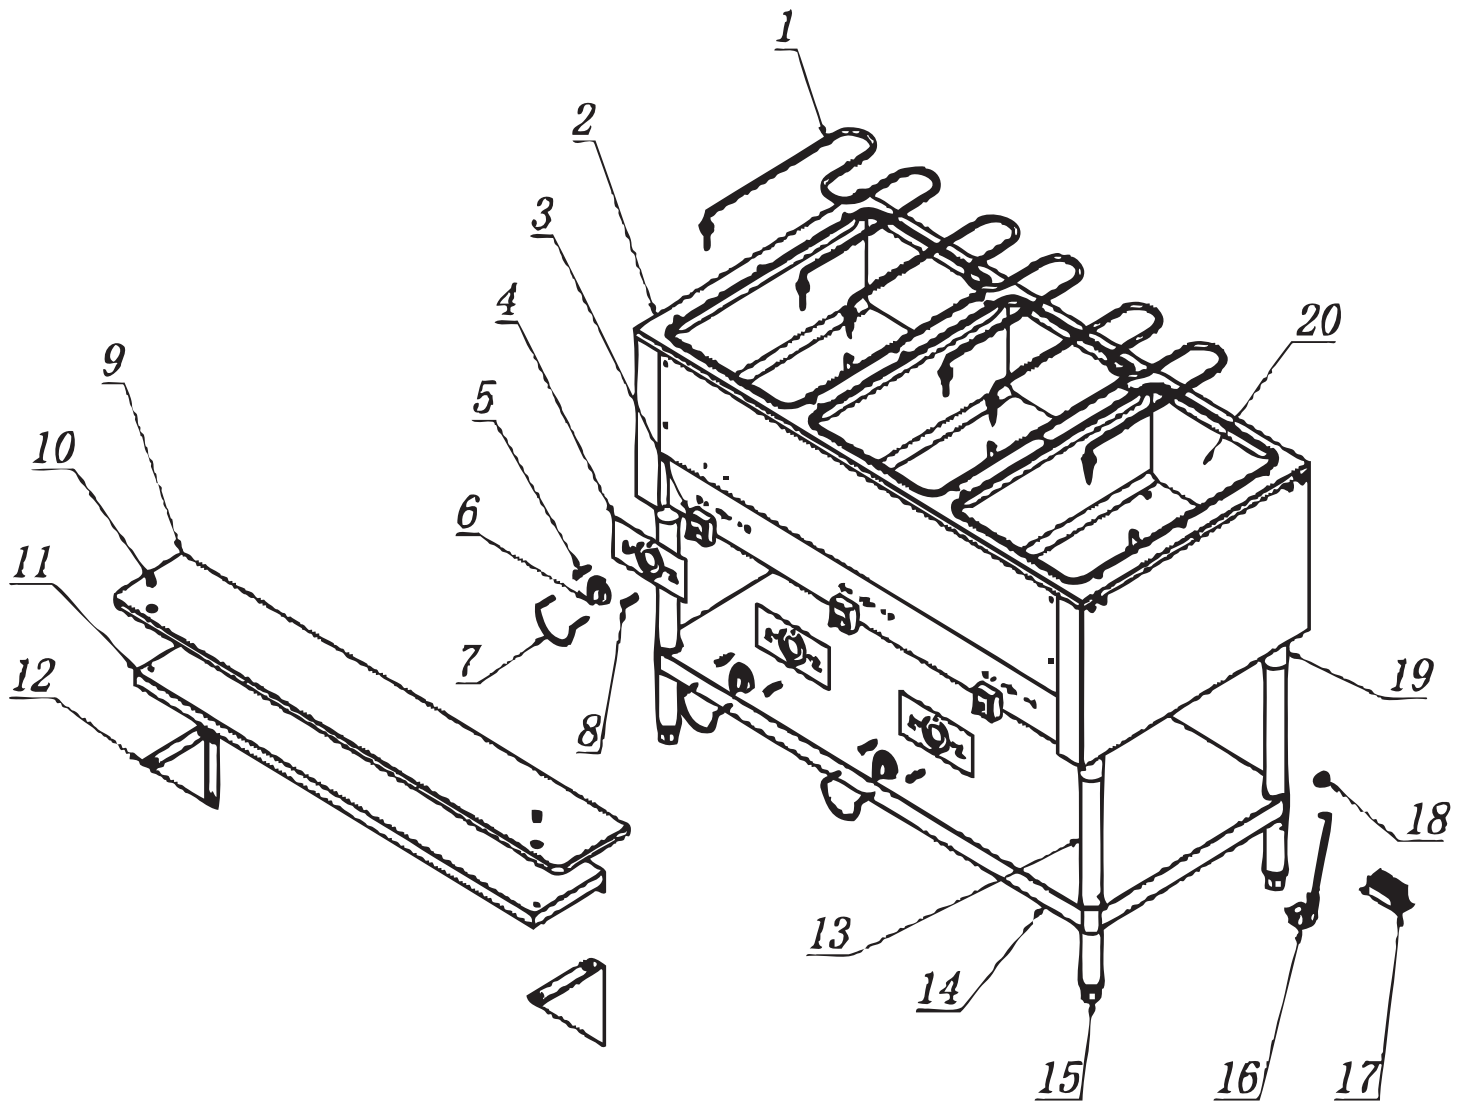

# Parts Breakdown

Model FW-CN-0005-F 44513

# Parts Breakdown

---

## Model FW-CN-0005-F 44513

Item No.	Description	Position	Item No.	Description	Position	Item No.	Description	Position
67533	Heating Element for 44513	1	67540	Indicator Light for 44513	8	67547	Adjustable Foot for 44513	15
68143	Countertop Plate for 44513	2	68144	Cutting Board for 44513	9	68147	Power Cord for 44513	16
67535	Thermostat for 44513	3	67542	Cutting Board Positioning Shaft for 44513	10	67549	Terminal for 44513	17
67536	Control Plate for 44513	4	68145	Front Working Shelf for 44513	11	67550	Cord Strain Relief for 44513	18
67537	Power Indication Light for 44513	5	67544	Front Shelf Triangular Bracket for 44513	12	67551	Leg Holder for 44513	19
67538	Thermostat Knob for 44513	6	67545	Round Tube for 44513	13	67552	Furnace for 44513	20
67539	Knob Protection Frame for 44513	7	68146	Lower Chamber Plate for 44513	14			